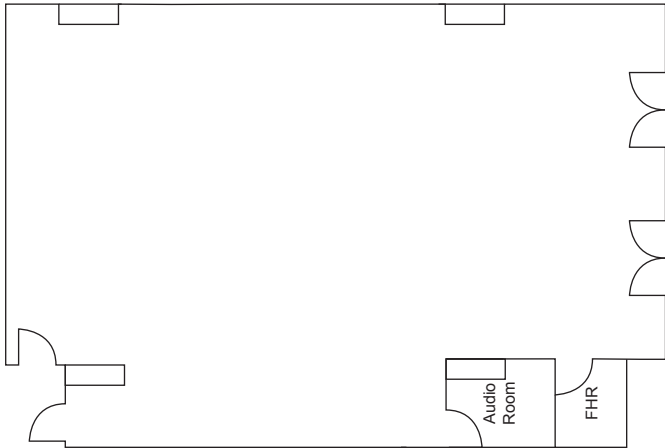

SOPHIA CONFERENCE INFORMATION SHEET

FLOOR PLAN

CONFERENCE AIDS AND FACILITIES

- P.A. system
- Flipchart
- LCD televisions
- Built-in sound system
- Video projector*
- Lectern *
- Laser pointer *

* Arrangements can be made

	Metres (LxWxH)	Square Metres	Ceiling Height
SOPHIA	13.3 x 7.1 x 2.8	102	At wall: 2.8 At centre: 2.8

	Cinema	School Room	Dinner	U-Shape	Cocktail Reception Standing	Buffet	Boardroom
SOPHIA	100	60	80	36	100	80	40